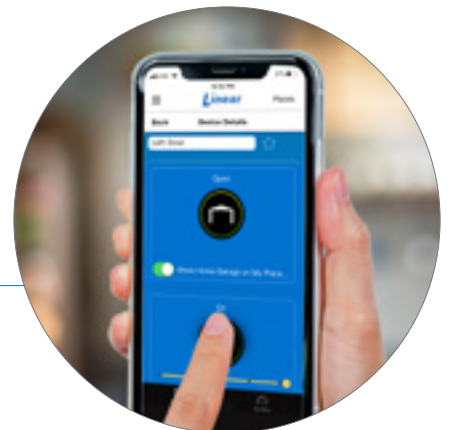

Beauty and Brains.

NEW! LED Lighting

NEW! Optional Battery Backup

Wi-Fi Connected.
Smartphone-Controlled.
Ultra Quiet Operation.
Modern Design.

Garage Door Monitoring and Control

Linear® Smart App

LDCO 841 Smart Garage Door Operator